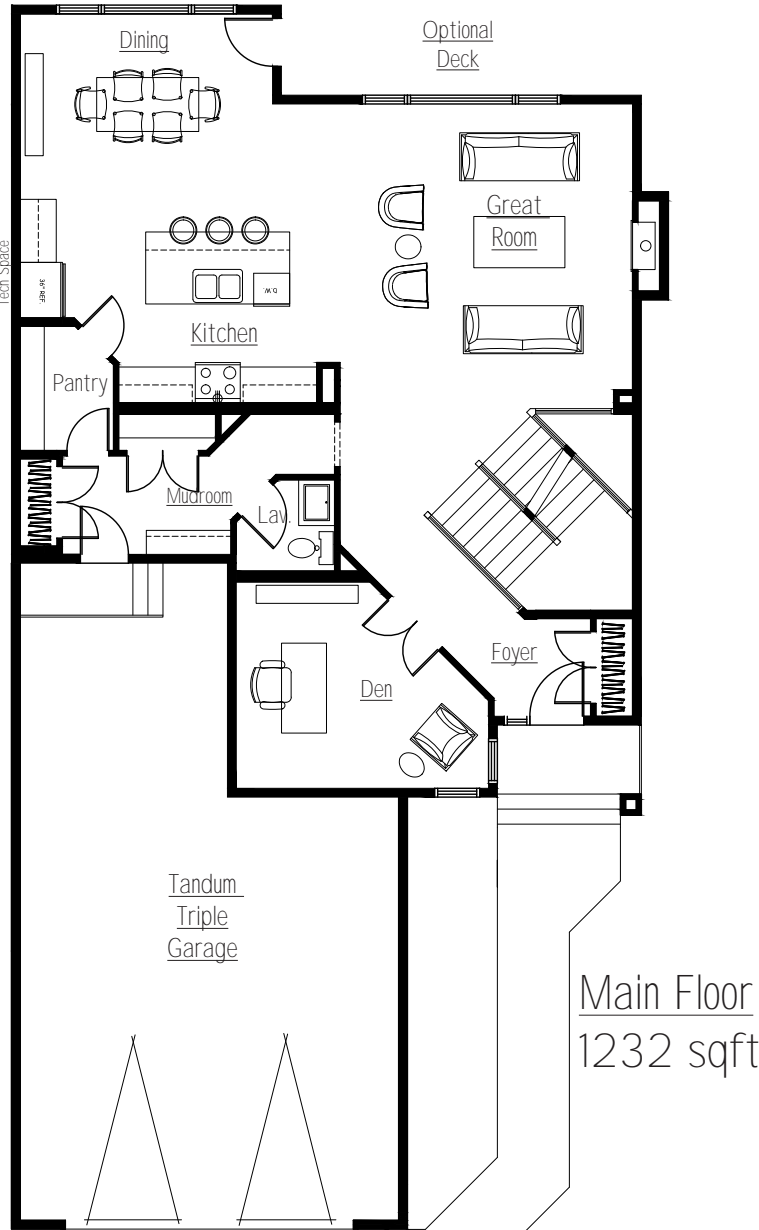

The VECTOR

2681 Sqft

TAPESTRY
ON THE PARK

a project By

- Built Green Certified
- Walkout lots Available
- Triple car Garage
- Open Concept Kitchen
- Walkthrough Pantry
- Granite C-tops in Kitchen
- Hardwood and Tile throughout Main floor
- Perimeter Fencing
- Fully Landscaped