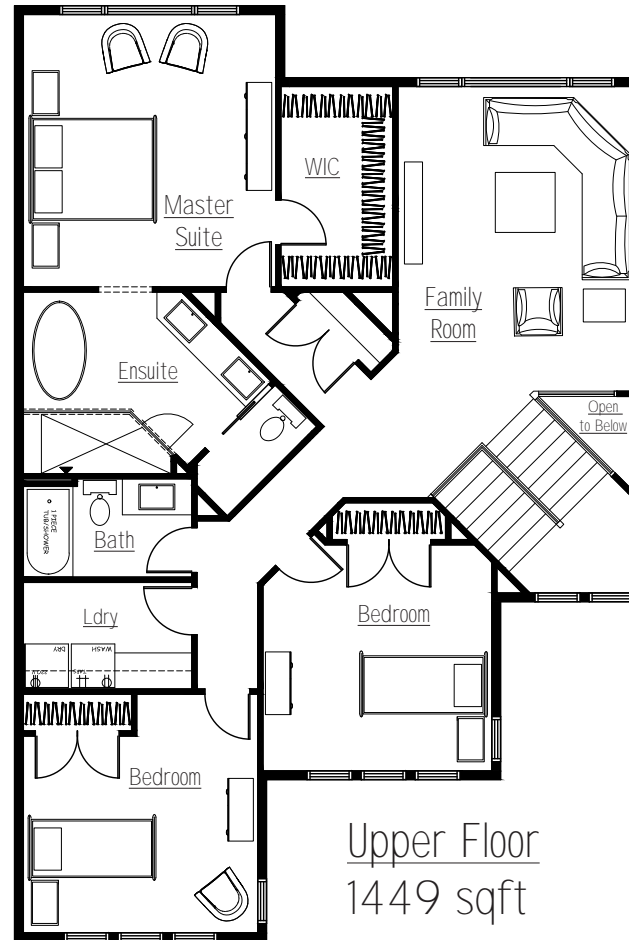

The VECTOR

2681 Sqft

TAPESTRY
ON THE PARK

a project By

- Built Green Certified
- Walkout lots Available
- Triple car Garage
- Open Concept Kitchen
- Walkthrough Pantry
- Granite C-tops in Kitchen
- Hardwood and Tile throughout Main floor
- Perimeter Fencing
- Fully Landscaped